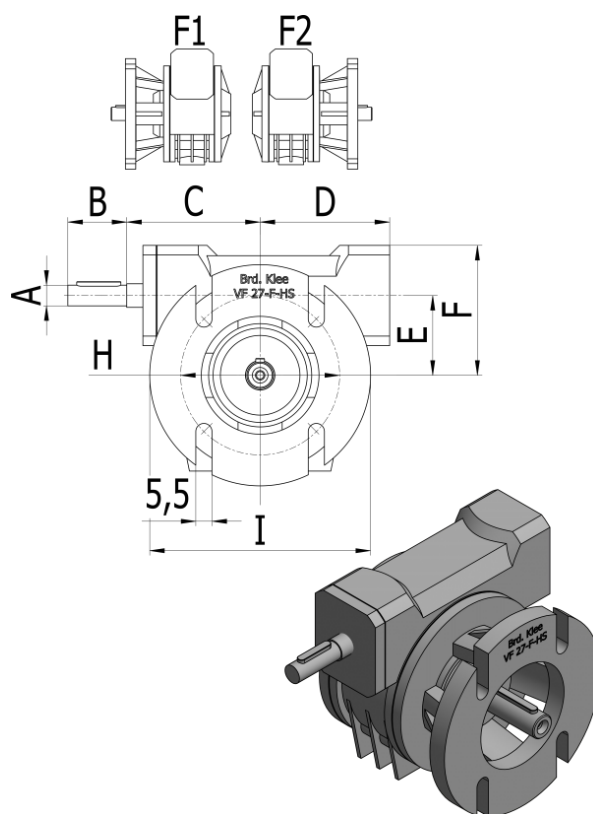

Article number: 3901027020400

Description: Worm gear with solid input shaft
VF 27F1-20-HS

Measures

A = 7	I = 5.5
B = 20	J = 40
C = 45	K = 70
D = 43	
E = 27	
F = 52	
G = 87	
H = 7	